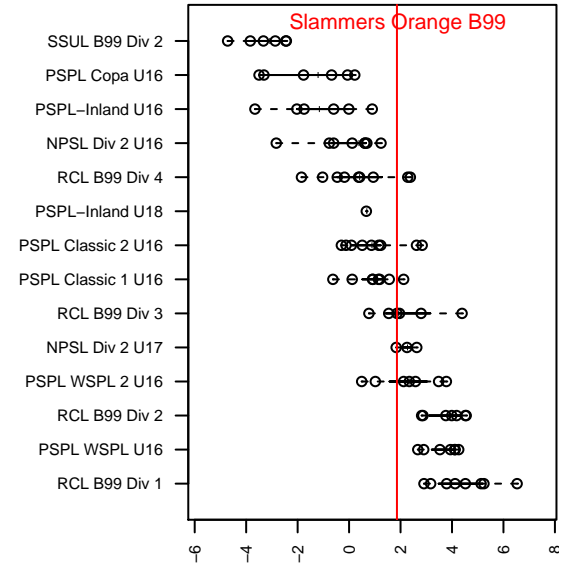

Slammers Orange B99

Rainier Valley Slammers
 Auburn, WA
 B99 total strength=1436
 attack=10.27 defense=7.98
 fall league = RCL B99 Div 3

alt names used:
 RVS BU16 Orange
 RAINIER VALLEY SLAMMERS B99 (WA)
 RainierValley Slammers B99 Orange
 Rainier Valley Slammers
 RVS BU99 Orange A (309209030)
 RVS BU16 White [Orange]
 RVS BU16 Orange
 RVS BU99 Orange A (309209030)

**attack and defense variance (black dot)
relative to other teams
and top 10 in region**

**attack and defense rating
relative to others at age
and all opponents in last 13 months**

Performance relative to 13 month average