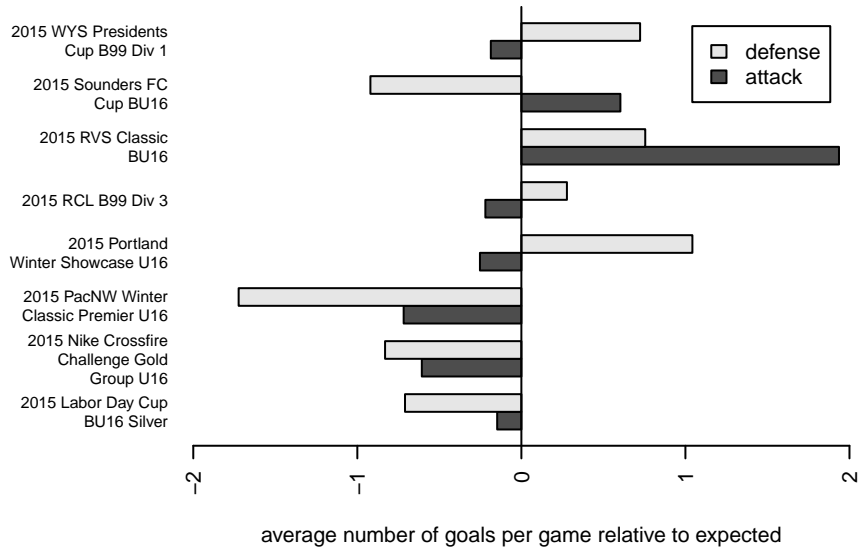

Slammers Orange B99

Rainier Valley Slammers
 Auburn, WA
 B99 total strength=1436
 attack=10.27 defense=7.98
 fall league = RCL B99 Div 3

alt names used:
 RVS BU16 Orange
 RAINIER VALLEY SLAMMERS B99 (WA)
 RainierValley Slammers B99 Orange
 Rainier Valley Slammers
 RVS BU99 Orange A (309209030)
 RVS BU16 White [Orange]
 RVS BU16 Orange
 RVS BU99 Orange A (309209030)

Venues played:
 2015 RVS Classic BU16
 2015 Nike Crossfire Challenge Gold Group U16
 2015 Sounders FC Cup BU16
 2015 Labor Day Cup BU16 Silver
 2015 RCL B99 Div 3
 2015 PacNW Winter Classic Premier U16
 2015 WYS Presidents Cup B99 Div 1
 2015 Portland Winter Showcase U16

**attack and defense variance (black dot)
relative to other teams
and top 10 in region**

**attack and defense rating
relative to others at age
and all opponents in last 13 months**

Performance relative to 13 month average