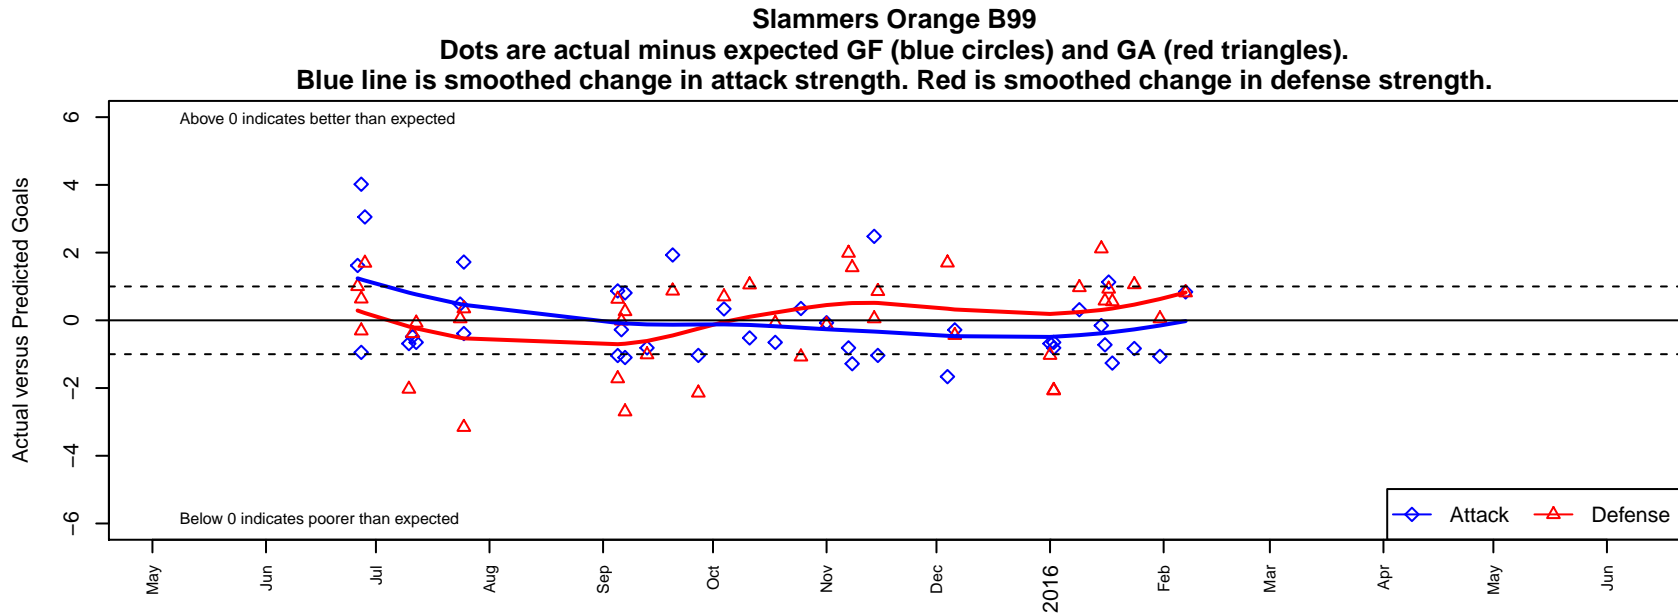

Slammers Orange B99

Rainier Valley Slammers
 Auburn, WA
 B99 total strength=1436
 attack=10.27 defense=7.98
 fall league = RCL B99 Div 3

alt names used:
 RVS BU16 Orange
 RAINIER VALLEY SLAMMERS B99 (WA)
 RainierValley Slammers B99 Orange
 Rainier Valley Slammers
 RVS BU99 Orange A (309209030)
 RVS BU16 White [Orange]
 RVS BU16 Orange
 RVS BU99 Orange A (309209030)

**attack and defense variance (black dot)
relative to other teams
and top 10 in region**

**attack and defense rating
relative to others at age
and all opponents in last 13 months**

Performance relative to 13 month average